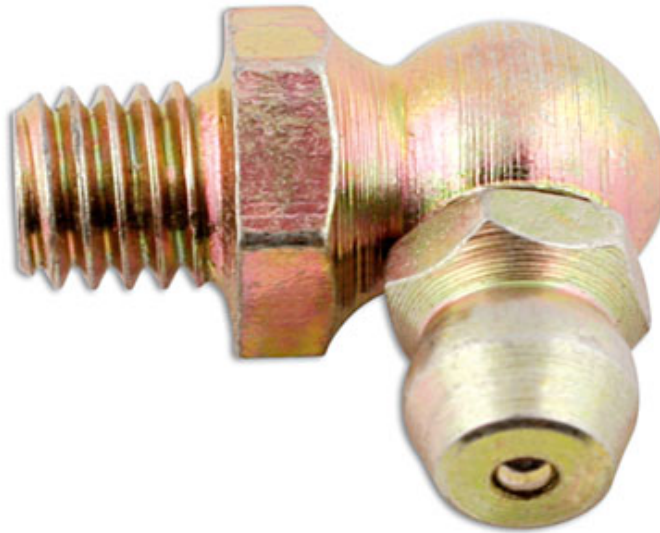

90° Angle Grease Nipple M8 x 1mm 25pc

Additional Information

- Grease Nipple
- 90° Angle Profile
- M8 x 1.0mm thread
- Fine pitch.
- 25pc

<http://product/31221>